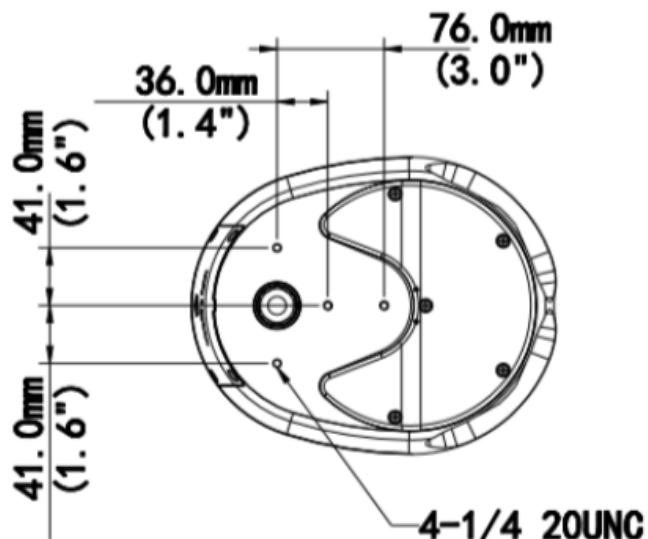

## Product Specifications

**XLGUP06**  
Pole Mount

**XLGCM06-C**  
Pendant Mount

**XLGUV06-C**  
Bracket Mount

**VUSD256G**  
Micro SD Card

**XLGUP06-B**  
Pole Mount

**XLGJB07-D**  
Junction Box

**XLGWE45-D**  
Wall Mount